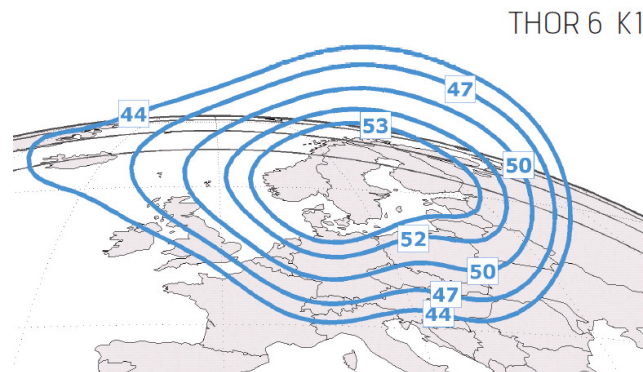

Fornebu, 27th November 2009

VH-1 Classic – Change of transponder

VH-1 Classic will move to the new THOR 6 satellite, 7th January 2010.

Old settings:

Satellite: THOR 3
Transponder: BSS39
Downlink frequency: 12456 MHz
Downlink polarisation: Vertical
Symbol rate: 28,0 Msym/sec
Forward Error Correction: 3/4
DVB-S, QPSK

New settings:

Satellite: THOR 6
Transponder: A11
Downlink frequency: 10872 MHz
Downlink polarisation: Vertical
Symbol rate: 24,5 Msym/sec
Forward Error Correction: 7/8
DVB-S, QPSK

Service parameters:

“VH-1 Classic”, Conax Encrypted
Service ID: 1018
PMT PID: 262
Video PID: 512
Audio PID: 640
ECM PID: 66

There will be a 3 month dual illumination period, ending 7th April 2010 .

Svein Bråten
Broadcast Team Manager
Telenor Satellite Broadcasting