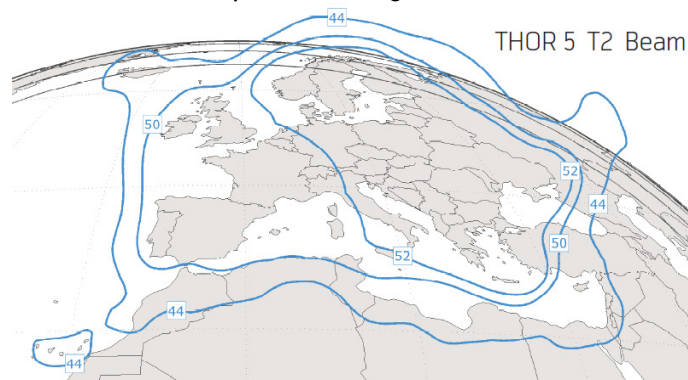

Fornebu, 8th March 2010

Silver HD – Change of transponder

Silver HD will move to the THOR 5 satellite, 8th April 2010.

Old settings:

Satellite: THOR 6
Transponder: A13
Downlink frequency: 10903 MHz
Downlink polarisation: Vertical
Symbol rate: 25,0 Msym/sec
Forward Error Correction: 3/4
DVB-S2, 8PSK, Pilot OFF

New settings:

Satellite: THOR 5
Transponder: BSS04
Downlink frequency: 11785 MHz
Downlink polarisation: Horizontal
Symbol rate: 30,0 Msym/sec
Forward Error Correction: 3/4
DVB-S2, 8PSK, Pilot OFF

Service parameters:

“Silver HD”, Conax Encrypted
Service ID: 4201
PMT PID: 257
Video PID: 513
Audio PID: 644 (MPEG)
Audio PID: 645 (Dolby Digital)
DVB Subtitle PID: 600 (Swedish)
DVB Subtitle PID: 601 (Danish)
DVB Subtitle PID: 602 (Norwegian)
DVB Subtitle PID: 603 (Finnish)
ECM PID: 101

There will be a 2 month dual illumination period, ending 8th June 2010 .

www.telenorsbc.com

Svein Bråten
Broadcast Team Manager
Telenor Satellite Broadcasting