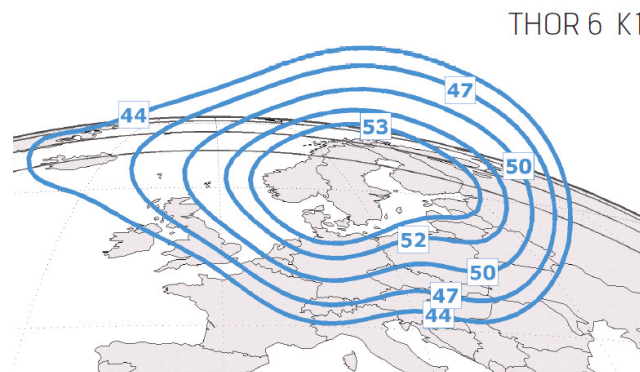

Fornebu, 27th November 2009

Scandinavian Satellite Radio – Change of transponder

Scandinavian Satellite Radio will move to the new THOR 6 satellite, 7th January 2010.

Old settings:

Satellite: THOR 3
Transponder: BSS27
Downlink frequency: 12226 MHz
Downlink polarisation: Horizontal
Symbol rate: 28,0 Msym/sec
Forward Error Correction: 3/4
DVB-S, QPSK

New settings:

Satellite: THOR 6
Transponder: A07
Downlink frequency: 10809 MHz
Downlink polarisation: Vertical
Symbol rate: 24,5 Msym/sec
Forward Error Correction: 7/8
DVB-S, QPSK

Service parameters:

“Scandinavian Satellite Radio”
Service ID: 917
PMT PID: 267
Audio PID: 672

There will be a 3 month dual illumination period, ending 7th April 2010 .

www.telenorsbc.com

Svein Bråten
Broadcast Team Manager
Telenor Satellite Broadcasting