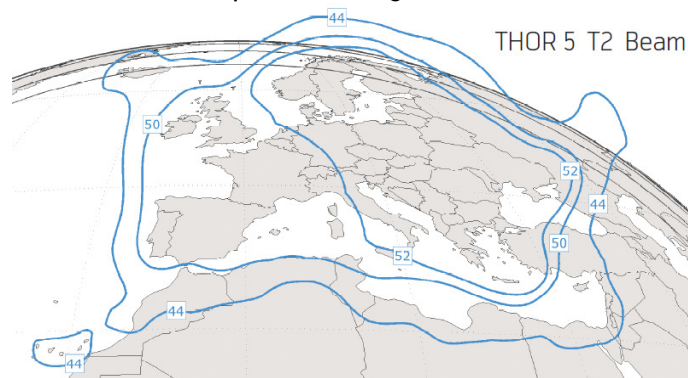

Fornebu, 8th March 2010

Rush HD – Change of transponder

Rush HD will move to the THOR 5 satellite, 8th April 2010.

Old settings:

Satellite: THOR 6
Transponder: A13
Downlink frequency: 10903 MHz
Downlink polarisation: Vertical
Symbol rate: 25,0 Msym/sec
Forward Error Correction: 3/4
DVB-S2, 8PSK, Pilot OFF

New settings:

Satellite: THOR 5
Transponder: BSS04
Downlink frequency: 11785 MHz
Downlink polarisation: Horizontal
Symbol rate: 30,0 Msym/sec
Forward Error Correction: 3/4
DVB-S2, 8PSK, Pilot OFF

Service parameters:

“Rush HD”, Conax Encrypted
Service ID: 3805
PMT PID: 260
Video PID: 514
Audio PID: 649 (Dolby Digital)
DVB Subtitle PID: 605 (Swedish)
DVB Subtitle PID: 606 (Norwegian)
DVB Subtitle PID: 607 (Danish)
DVB Subtitle PID: 608 (Finnish)
ECM PID: 102

There will be a 2 month dual illumination period, ending 8th June 2010 .

www.telenorsbc.com

Svein Bråten
Broadcast Team Manager
Telenor Satellite Broadcasting