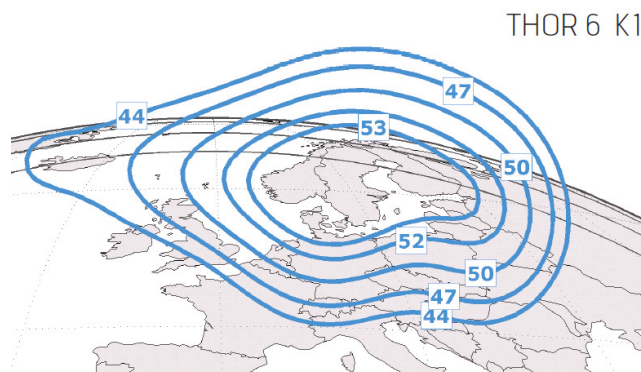

Fornebu, 27th November 2009

Rikstoto Direkte – Change of transponder

Rikstoto Direkte will move to the new THOR 6 satellite, 7th January 2010.

Old settings:

Satellite: THOR 3
Transponder: BSS32
Downlink frequency: 12322 MHz
Downlink polarisation: Horizontal
Symbol rate: 27,8 Msym/sec
Forward Error Correction: 3/4
DVB-S, QPSK

New settings:

Satellite: THOR 6
Transponder: A12
Downlink frequency: 10872 MHz
Downlink polarisation: Horizontal
Symbol rate: 24,5 Msym/sec
Forward Error Correction: 7/8
DVB-S, QPSK

Service parameters:

“Rikstoto Direkte”, Conax Encrypted
Service ID: 1511
PMT PID: 268
Video PID: 517
Audio PID: 688
ECM PID: 1289

There will be a 3 month dual illumination period, ending 7th April 2010 .

www.telenorsbc.com

Svein Bråten
Broadcast Team Manager
Telenor Satellite Broadcasting