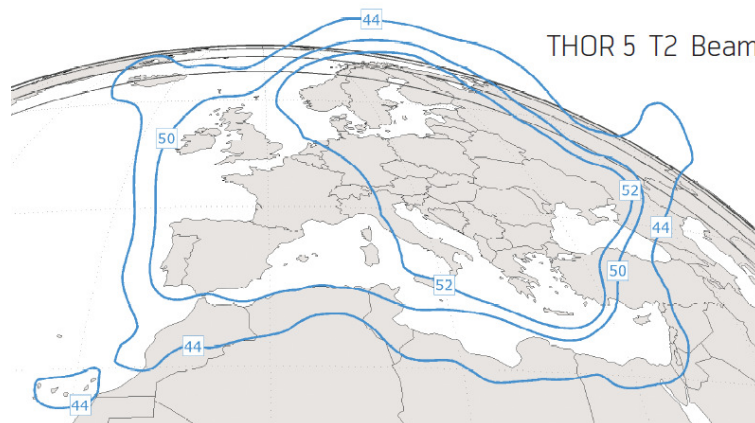

Fornebu, 8th March 2010

Nat Geo HD – Change of transponder

Nat Geo HD will move to the THOR 5 satellite, 8th April 2010.

Old settings:

Satellite: THOR 6
Transponder: A13
Downlink frequency: 10903 MHz
Downlink polarisation: Vertical
Symbol rate: 25,0 Msym/sec
Forward Error Correction: 3/4
DVB-S2, 8PSK, Pilot OFF

New settings:

Satellite: THOR 5
Transponder: BSS04
Downlink frequency: 11785 MHz
Downlink polarisation: Horizontal
Symbol rate: 30,0 Msym/sec
Forward Error Correction: 3/4
DVB-S2, 8PSK, Pilot OFF

Service parameters:

“Nat Geo HD”, Conax Encrypted
Service ID: 3806
PMT PID: 256
Video PID: 512
Audio PID: 640
DVB Subtitle PID: 610 (Swedish)
DVB Subtitle PID: 611 (Norwegian)
DVB Subtitle PID: 612 (Danish)
ECM PID: 100

There will be a 2 month dual illumination period, ending 8th June 2010 .