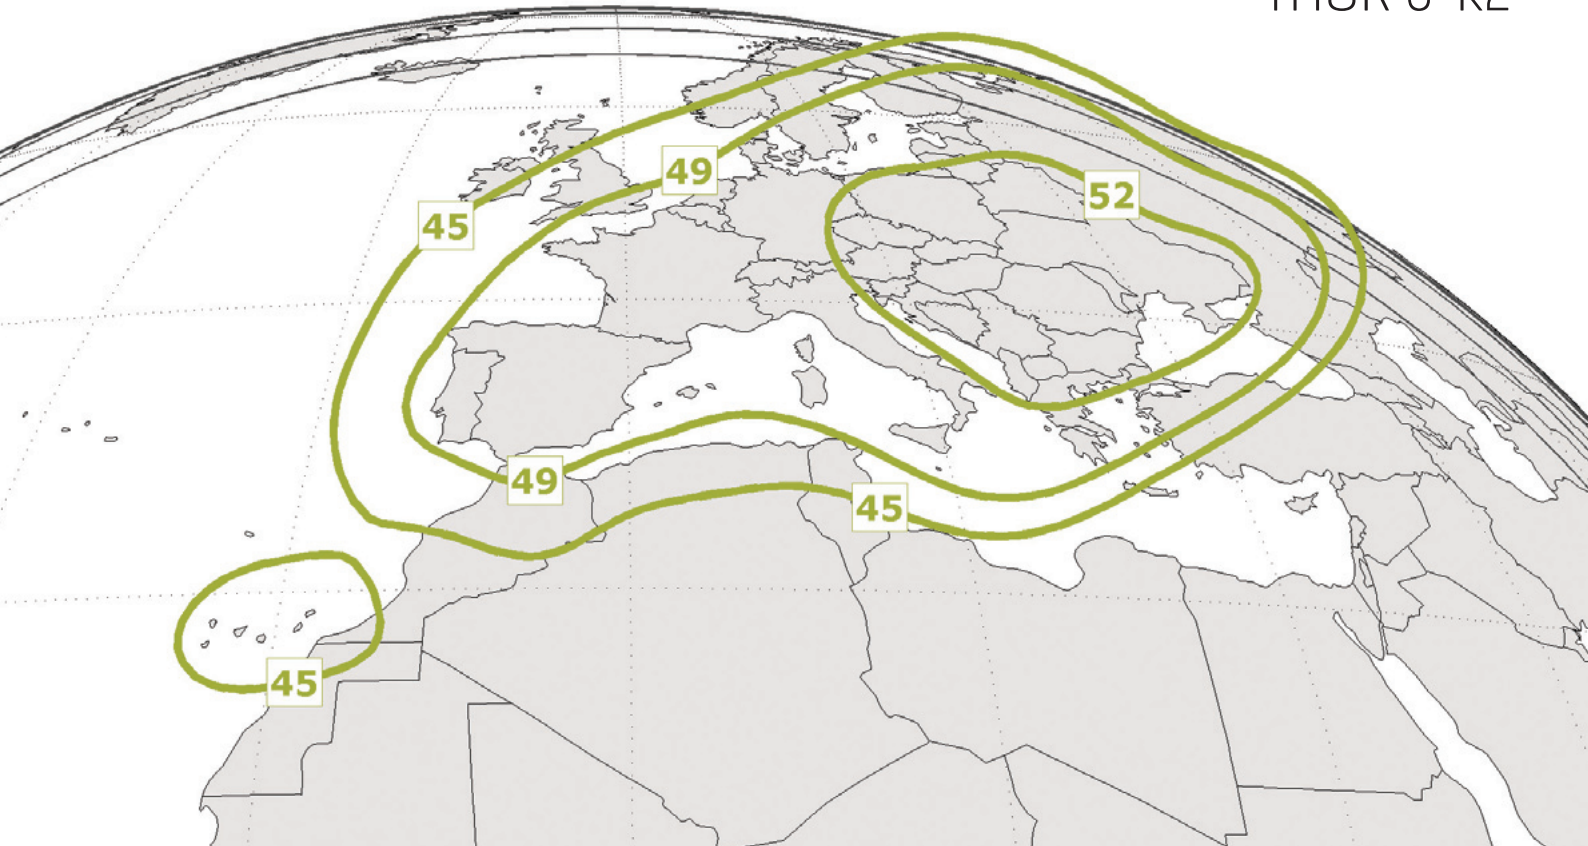

THOR 6 K2

THOR 6 K2

Location: 1° West

Launch date: 29/10 2009

In Service: Q1, 2010

Lifetime: 15 years

Target area: Pan European

Transponder capacity: 20 BSS

Transponder bandwidth: 33 MHz

Transponder content: Digital TV/Radio

Uplink frequency band: 17.30 - 18.10 GHz

Downlink frequency band: 11.70 - 12.50 GHz

Polarisation downlink: Linear

Manufacturer: Thales Alenia Space