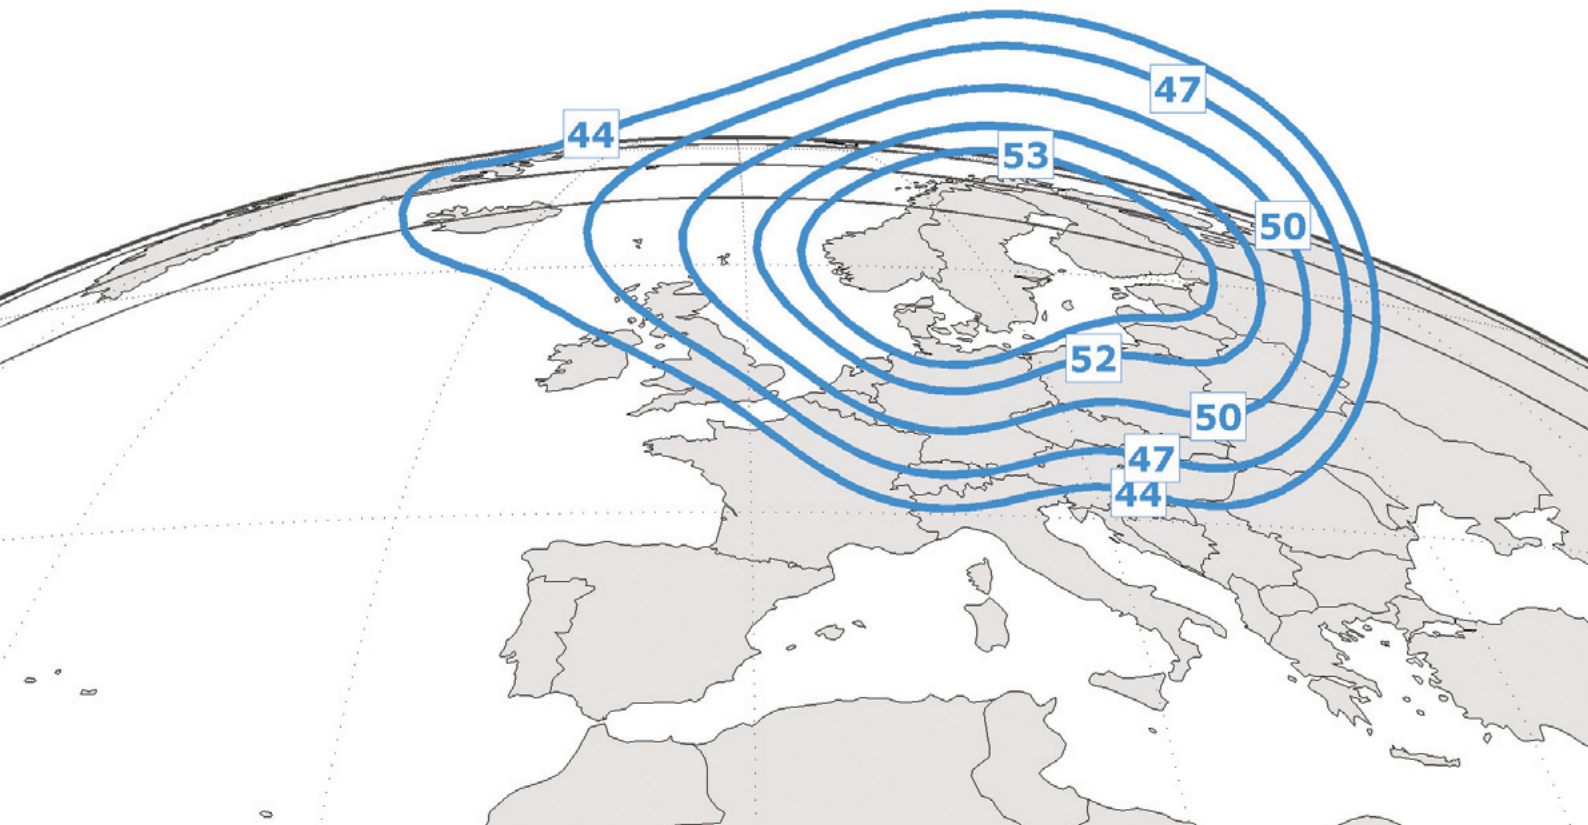

THOR 6 K1

THOR 6 K1

Location: 1° West

Launch date: 29/10 2009

In Service: Q1, 2010

Lifetime: 15 years

Target area: Nordic Region

Transponder capacity: 16 FSS

Transponder bandwidth: 27 MHz

Transponder content: Digital TV/Radio

Uplink frequency band: 12.75 - 13.00 GHz

Downlink frequency band: 10.70 - 10.95 GHz

Polarisation downlink: Linear

Manufacturer: Thales Alenia Space