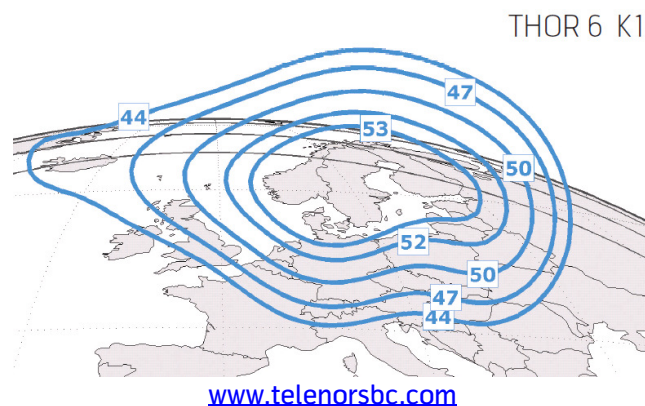

Fornebu, 27th November 2009

Toto-TV – Change of transponder

Toto-TV will move to the new THOR 6 satellite, 7th January 2010.

Old settings:

Satellite: THOR 3
Transponder: BSS36
Downlink frequency: 12399 MHz
Downlink polarisation: Horizontal
Symbol rate: 28,0 Msym/sec
Forward Error Correction: 7/8
DVB-S, QPSK

New settings:

Satellite: THOR 6
Transponder: A09
Downlink frequency: 10841 MHz
Downlink polarisation: Vertical
Symbol rate: 24,5 Msym/sec
Forward Error Correction: 7/8
DVB-S, QPSK

Service parameters:

“Toto-TV”, Conax Encrypted
Service ID: 2909
PMT PID: 282
Video PID: 514
Audio PID: 648
ECM PID: 102

There will be a 3 Month dual illumination period, ending 7th April 2010 .

Svein Bråten
Broadcast Team Manager
Telenor Satellite Broadcasting