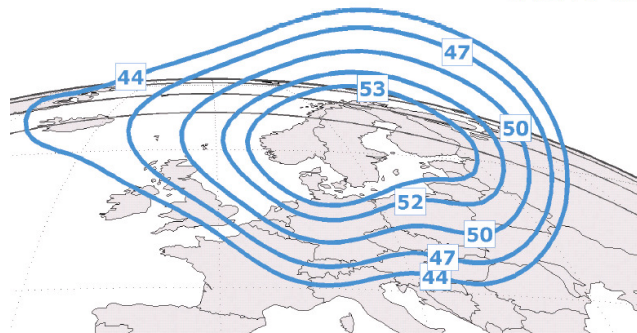

Fornebu, 27th November 2009

TVNorge – Change of transponder

TVNorge will move to the new THOR 6 satellite, 7th January 2010.

Old settings:

Satellite: THOR 3
Transponder: BSS32
Downlink frequency: 12322 MHz
Downlink polarisation: Horizontal
Symbol rate: 27,8 Msym/sec
Forward Error Correction: 3/4
DVB-S, QPSK

New settings:

Satellite: THOR 6
Transponder: A12
Downlink frequency: 10872 MHz
Downlink polarisation: Horizontal
Symbol rate: 24,5 Msym/sec
Forward Error Correction: 7/8
DVB-S, QPSK

Service parameters:

“TVNorge”, Conax Encrypted
Service ID: 1509
PMT PID: 264
Video PID: 515
Audio PID: 672
Teletext PID: 579
ECM PID: 1284

There will be a 3 month dual illumination period, ending 7th April 2010 .

THOR 6 K1

www.telenorsbc.com

Svein Bråten
Broadcast Team Manager
Telenor Satellite Broadcasting