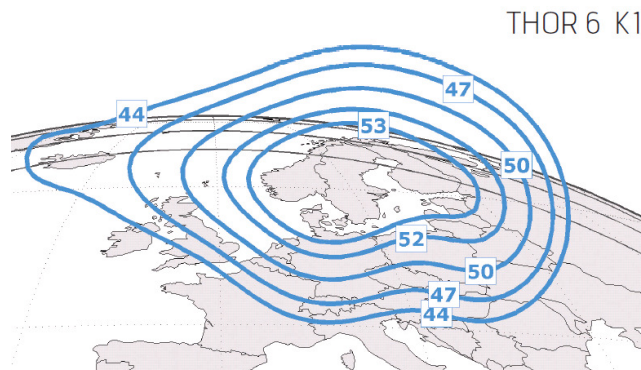

Fornebu, 27th November 2009

TV3 (N) – Change of transponder

TV3 (N) will move to the new THOR 6 satellite, 7th January 2010.

Old settings:

Satellite: THOR 3
Transponder: BSS27
Downlink frequency: 12226 MHz
Downlink polarisation: Horizontal
Symbol rate: 28,0 Msym/sec
Forward Error Correction: 3/4
DVB-S, QPSK

New settings:

Satellite: THOR 6
Transponder: A07
Downlink frequency: 10809 MHz
Downlink polarisation: Vertical
Symbol rate: 24,5 Msym/sec
Forward Error Correction: 7/8
DVB-S, QPSK

Service parameters:

“TV3 (N)”, Conax Encrypted
Service ID: 1853
PMT PID: 256
Video PID: 512
Audio PID: 640
Teletext PID: 576
ECM PID: 64

There will be a 3 month dual illumination period, ending 7th April 2010 .

www.telenorsbc.com

Svein Bråten
Broadcast Team Manager
Telenor Satellite Broadcasting