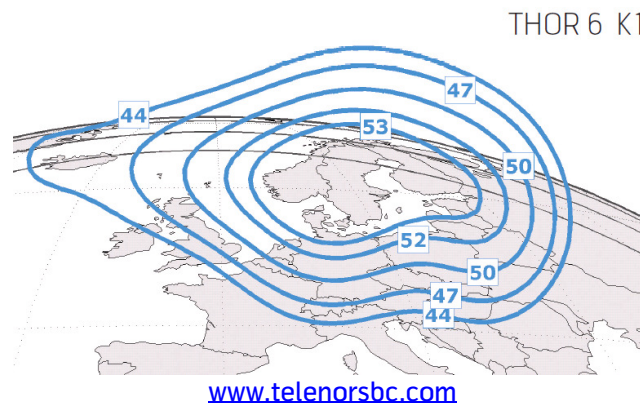

Fornebu, 27th November 2009

TV2 / Syd – Change of transponder

TV2 / Syd will move to the new THOR 6 satellite, 14th December 2009 at 10:00 CET.

Old settings:

Satellite: THOR 3
Transponder: BSS31
Downlink frequency: 12303 MHz
Downlink polarisation: Vertical
Symbol rate: 28,0 Msym/sec
Forward Error Correction: 3/4
DVB-S, QPSK

New settings:

Satellite: THOR 6
Transponder: A10
Downlink frequency: 10841 MHz
Downlink polarisation: Horizontal
Symbol rate: 24,5 Msym/sec
Forward Error Correction: 7/8
DVB-S, QPSK

Service parameters:

“TV2 / Syd”, Conax Encrypted
Service ID: 4704
PMT PID: 259
Video PID: 515
Audio PID: 652
Teletext PID: 579
ECM PID: 100

There will be a 3 days dual illumination period, ending 17th December 2009 at 14:00.

Svein Bråten
Broadcast Team Manager
Telenor Satellite Broadcasting