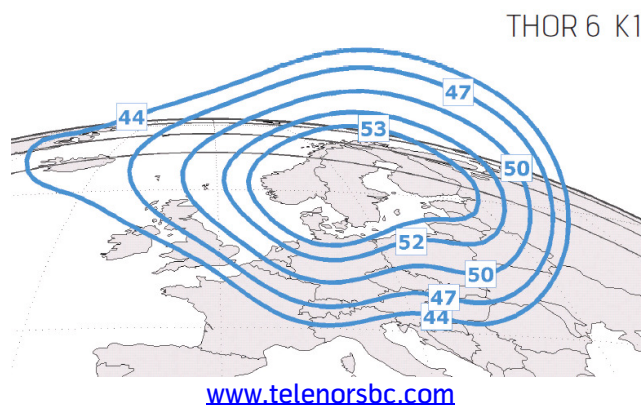

Fornebu, 27th November 2009

TV2 / Østjylland – Change of transponder

TV2 / Østjylland will move to the new THOR 6 satellite, 14th December 2009 at 10:00 CET.

Old settings:

Satellite: THOR 3
Transponder: BSS31
Downlink frequency: 12303 MHz
Downlink polarisation: Vertical
Symbol rate: 28,0 Msym/sec
Forward Error Correction: 3/4
DVB-S, QPSK

New settings:

Satellite: THOR 6
Transponder: A10
Downlink frequency: 10841 MHz
Downlink polarisation: Horizontal
Symbol rate: 24,5 Msym/sec
Forward Error Correction: 7/8
DVB-S, QPSK

Service parameters:

“TV2 / Østjylland”, Conax Encrypted
Service ID: 4703
PMT PID: 258
Video PID: 514
Audio PID: 648
Teletext PID: 578
ECM PID: 100

There will be a 3 days dual illumination period, ending 17th December 2009 at 14:00 CET.

Svein Bråten
Broadcast Team Manager
Telenor Satellite Broadcasting