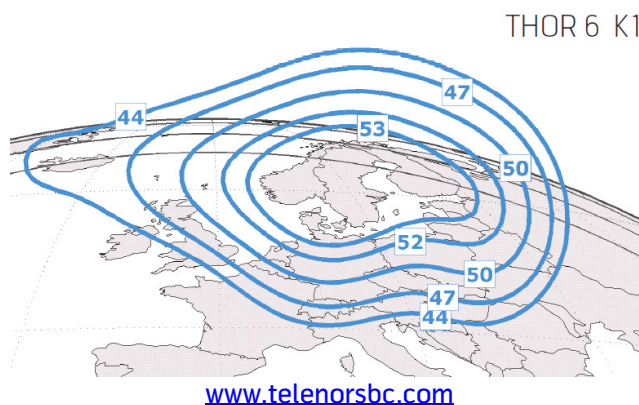

Fornebu, 27th November 2009

TV2 / Øst – Change of transponder

TV2 / Øst will move to the new THOR 6 satellite, 14th December 2009 at 10:00 CET.

Old settings:

Satellite: THOR 3
Transponder: BSS31
Downlink frequency: 12303 MHz
Downlink polarisation: Vertical
Symbol rate: 28,0 Msym/sec
Forward Error Correction: 3/4
DVB-S, QPSK

New settings:

Satellite: THOR 6
Transponder: A10
Downlink frequency: 10841 MHz
Downlink polarisation: Horizontal
Symbol rate: 24,5 Msym/sec
Forward Error Correction: 7/8
DVB-S, QPSK

Service parameters:

“TV2 / Øst”, Conax Encrypted
Service ID: 4706
PMT PID: 261
Video PID: 517
Audio PID: 660
Teletext PID: 581
ECM PID: 100

There will be a 3 days dual illumination period, ending 17th December 2009 at 14:00 CET.

Svein Bråten
Broadcast Team Manager
Telenor Satellite Broadcasting