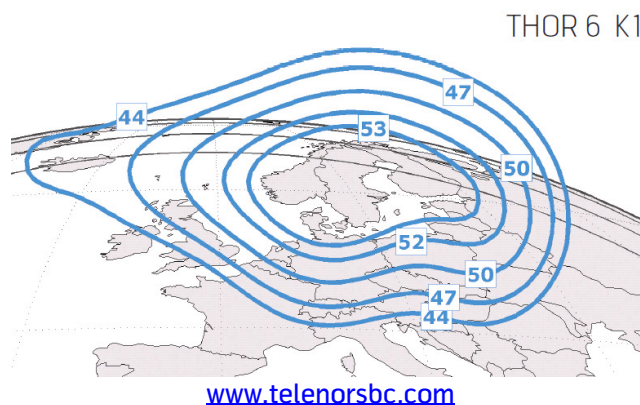

Fornebu, 27th November 2009

TV2 / Nord – Change of transponder

TV2 / Nord will move to the new THOR 6 satellite, 14th December 2009 at 10:00 CET.

Old settings:

Satellite: THOR 3
Transponder: BSS31
Downlink frequency: 12303 MHz
Downlink polarisation: Vertical
Symbol rate: 28,0 Msym/sec
Forward Error Correction: 3/4
DVB-S, QPSK

New settings:

Satellite: THOR 6
Transponder: A10
Downlink frequency: 10841 MHz
Downlink polarisation: Horizontal
Symbol rate: 24,5 Msym/sec
Forward Error Correction: 7/8
DVB-S, QPSK

Service parameters:

“TV2 / Nord”, Conax Encrypted
Service ID: 4701
PMT PID: 256
Video PID: 512
Audio PID: 640
Teletext PID: 576
ECM PID: 100

There will be a 3 days dual illumination period, ending 17th December 2009 at 14:00 CET.

Svein Bråten
Broadcast Team Manager
Telenor Satellite Broadcasting