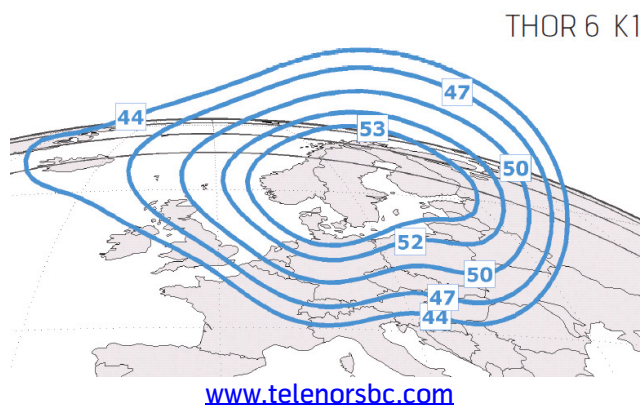

Fornebu, 27th November 2009

TV2 / Midt-Vest – Change of transponder

TV2 / Midt-Vest will move to the new THOR 6 satellite, 14th December 2009 at 10:00 CET.

Old settings:

Satellite: THOR 3
Transponder: BSS31
Downlink frequency: 12303 MHz
Downlink polarisation: Vertical
Symbol rate: 28,0 Msym/sec
Forward Error Correction: 3/4
DVB-S, QPSK

New settings:

Satellite: THOR 6
Transponder: A10
Downlink frequency: 10841 MHz
Downlink polarisation: Horizontal
Symbol rate: 24,5 Msym/sec
Forward Error Correction: 7/8
DVB-S, QPSK

Service parameters:

“TV2 / Midt-Vest”, Conax Encrypted
Service ID: 4702
PMT PID: 257
Video PID: 513
Audio PID: 644
Teletext PID: 577
ECM PID: 100

There will be a 3 days dual illumination period, ending 17th December 2009 at 14:00 CET.

Svein Bråten
Broadcast Team Manager
Telenor Satellite Broadcasting