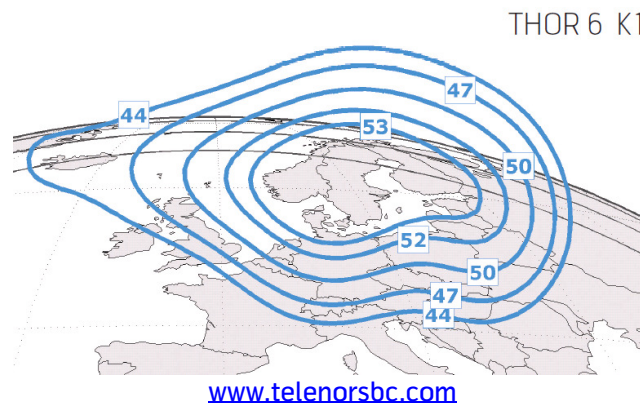

Fornebu, 27th November 2009

TV2 / Fyn – Change of transponder

TV2 / Fyn will move to the new THOR 6 satellite, 14th December 2009 at 10:00 CET.

Old settings:

Satellite: THOR 3
Transponder: BSS31
Downlink frequency: 12303 MHz
Downlink polarisation: Vertical
Symbol rate: 28,0 Msym/sec
Forward Error Correction: 3/4
DVB-S, QPSK

New settings:

Satellite: THOR 6
Transponder: A10
Downlink frequency: 10841 MHz
Downlink polarisation: Horizontal
Symbol rate: 24,5 Msym/sec
Forward Error Correction: 7/8
DVB-S, QPSK

Service parameters:

“TV2 / Fyn”, Conax Encrypted
Service ID: 4705
PMT PID: 260
Video PID: 516
Audio PID: 656
Teletext PID: 580
ECM PID: 100

There will be a 3 days dual illumination period, ending 17th December 2009 at 14:00 CET .

Svein Bråten
Broadcast Team Manager
Telenor Satellite Broadcasting