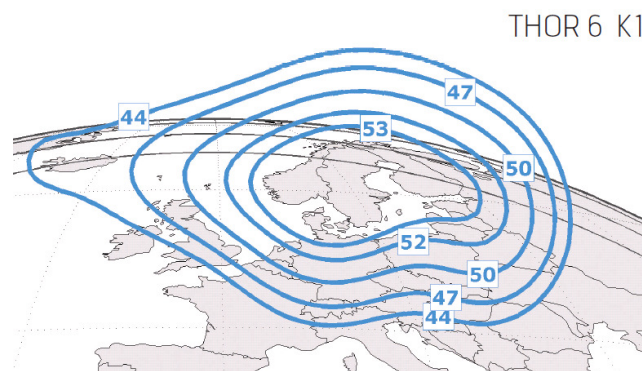

Fornebu, 27th November 2009

TV2 Film HD – Change of transponder

TV2 Film HD will move to the new THOR 6 satellite, 7th January 2010 at 10:00 CET.

Old settings:

Satellite: THOR 5
Transponder: BSS29
Downlink frequency: 12265 MHz
Downlink polarisation: Vertical
Symbol rate: 25,0 Msym/sec
Forward Error Correction: 3/4
DVB-S2, 8PSK, Pilot OFF

New settings:

Satellite: THOR 6
Transponder: A14
Downlink frequency: 10903 MHz
Downlink polarisation: Horizontal
Symbol rate: 25,0 Msym/sec
Forward Error Correction: 3/4
DVB-S2, 8PSK, Pilot OFF

Service parameters:

“TV2 Film HD”, Conax Encrypted
Service ID: 2929
PMT PID: 257
Video PID: 513
Audio PID: 644 (Dolby Digital)
Teletext PID: 577
ECM PID: 101

There will be No dual illumination !

www.telenorsbc.com

Svein Bråten
Broadcast Team Manager
Telenor Satellite Broadcasting