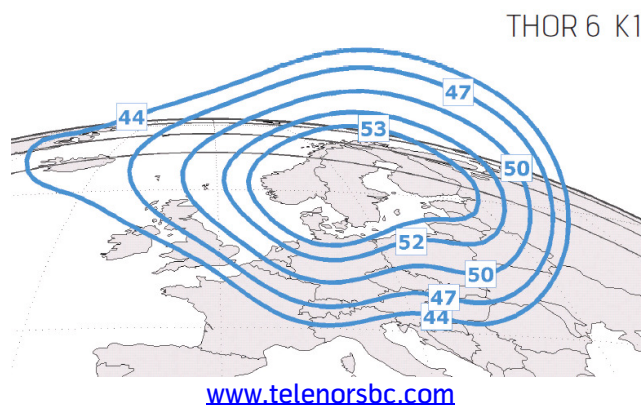

Fornebu, 27th November 2009

TV2 / Bornholm – Change of transponder

TV2 / Bornholm will move to the new THOR 6 satellite, 14th December 2009 at 10:00 CET.

Old settings:

Satellite: THOR 3
Transponder: BSS31
Downlink frequency: 12303 MHz
Downlink polarisation: Vertical
Symbol rate: 28,0 Msym/sec
Forward Error Correction: 3/4
DVB-S, QPSK

New settings:

Satellite: THOR 6
Transponder: A10
Downlink frequency: 10841 MHz
Downlink polarisation: Horizontal
Symbol rate: 24,5 Msym/sec
Forward Error Correction: 7/8
DVB-S, QPSK

Service parameters:

“TV2 / Bornholm”, Conax Encrypted
Service ID: 4707
PMT PID: 263
Video PID: 519
Audio PID: 668
Teletext PID: 583
ECM PID: 100

There will be a 3 days dual illumination period, ending 17th December 2009 at 14:00 CET .

Svein Bråten
Broadcast Team Manager
Telenor Satellite Broadcasting