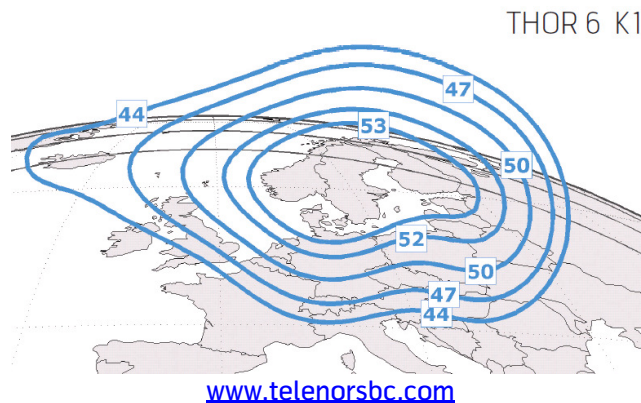

Fornebu, 27th November 2009

Sub Leffa – Change of transponder

Sub Leffa will move to the new THOR 6 satellite, 7th January 2010.

Old settings:

Satellite: THOR 5
Transponder: BSS33
Downlink frequency: 12341 MHz
Downlink polarisation: Vertical
Symbol rate: 28,0 Msym/sec
Forward Error Correction: 7/8
DVB-S, QPSK

New settings:

Satellite: THOR 6
Transponder: A08
Downlink frequency: 10809 MHz
Downlink polarisation: Horizontal
Symbol rate: 24,5 Msym/sec
Forward Error Correction: 7/8
DVB-S, QPSK

Service parameters:

“Sub LEFFA”, Conax Encrypted
Service ID: 4906
PMT PID: 261
Video PID: 517
Audio PID: 660
Teletext PID: 576
ECM PID: 105

There will be a 1 Month dual illumination period, ending 8th February 2010 .

Svein Bråten
Broadcast Team Manager
Telenor Satellite Broadcasting