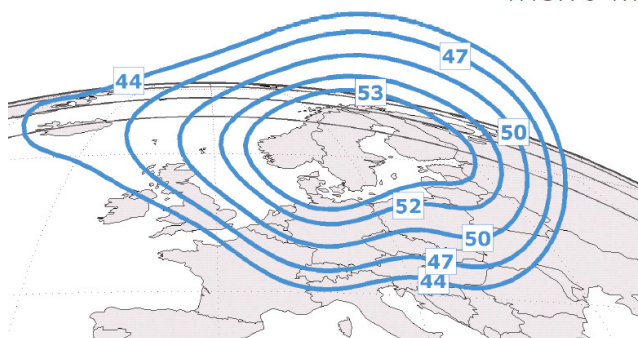

Fornebu, 27th November 2009

Silver HD – Change of transponder

Silver HD will move to the new THOR 6 satellite, 7th January 2010.

Old settings:

Satellite: THOR 5
Transponder: BSS25
Downlink frequency: 12188 MHz
Downlink polarisation: Vertical
Symbol rate: 25,0 Msym/sec
Forward Error Correction: 3/4
DVB-S2, 8PSK, Pilot OFF

New settings:

Satellite: THOR 6
Transponder: A13
Downlink frequency: 10903 MHz
Downlink polarisation: Vertical
Symbol rate: 25,0 Msym/sec
Forward Error Correction: 3/4
DVB-S2, 8PSK, Pilot OFF

Service parameters:

“Silver HD”, Conax Encrypted
Service ID: 4201
PMT PID: 257
Video PID: 513
Audio PID: 644 (MPEG)
Audio PID: 645 (Dolby Digital)
DVB Subtitle PID: 600 (Swedish)
DVB Subtitle PID: 601 (Danish)
DVB Subtitle PID: 602 (Norwegian)
DVB Subtitle PID: 603 (Finnish)
ECM PID: 101

There will be a 1 month dual illumination period, ending 8th February 2010 .

THOR 6 K1

www.telenorsbc.com

Svein Bråten
Broadcast Team Manager
Telenor Satellite Broadcasting