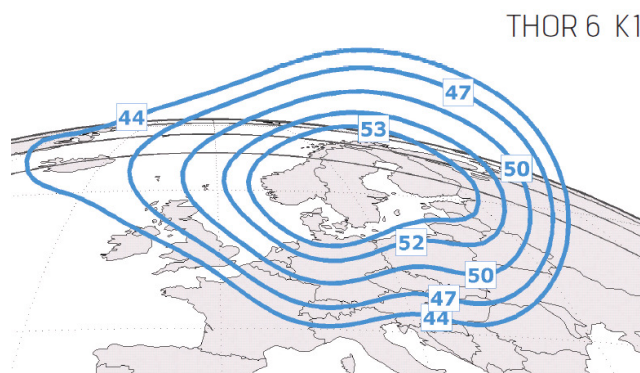

Fornebu, 27th November 2009

SVT HD – Change of transponder

SVT HD will move to the new THOR 6 satellite, 7th January 2010.

Old settings:

Satellite: THOR 5
Transponder: BSS12
Downlink frequency: 11938 MHz
Downlink polarisation: Horizontal
Symbol rate: 25,0 Msym/sec
Forward Error Correction: 3/4
DVB-S2, 8PSK, Pilot OFF

New settings:

Satellite: THOR 6
Transponder: A16
Downlink frequency: 10934 MHz
Downlink polarisation: Horizontal
Symbol rate: 25,0 Msym/sec
Forward Error Correction: 3/4
DVB-S2, 8PSK, Pilot OFF

Service parameters:

“SVT HD”, Conax Encrypted
Service ID: 3801
PMT PID: 256
Video PID: 512
Audio PID: 640 (MPEG)
Audio PID: 641 (Dolby Digital)
DVB Subtitle PID: 600 (Swedish SD)
DVB Subtitle PID: 601 (Swedish HD)
ECM PID: 100

There will be a 1 month dual illumination period, ending 8th February 2010 .

www.telenorsbc.com

Svein Bråten
Broadcast Team Manager
Telenor Satellite Broadcasting