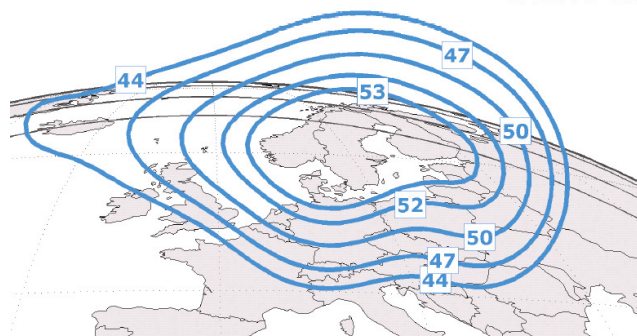

Fornebu, 27th November 2009

Rush HD – Change of transponder

Rush HD will move to the new THOR 6 satellite, 7th January 2010.

Old settings:

Satellite: THOR 5
Transponder: BSS25
Downlink frequency: 12188 MHz
Downlink polarisation: Vertical
Symbol rate: 25,0 Msym/sec
Forward Error Correction: 3/4
DVB-S2, 8PSK, Pilot OFF

New settings:

Satellite: THOR 6
Transponder: A13
Downlink frequency: 10903 MHz
Downlink polarisation: Vertical
Symbol rate: 25,0 Msym/sec
Forward Error Correction: 3/4
DVB-S2, 8PSK, Pilot OFF

Service parameters:

“Rush HD”, Conax Encrypted
Service ID: 3805
PMT PID: 260
Video PID: 514
Audio PID: 648 (MPEG)
Audio PID: 649 (Dolby Digital)
DVB Subtitle PID: 605 (Swedish)
DVB Subtitle PID: 606 (Norwegian)
DVB Subtitle PID: 607 (Danish)
DVB Subtitle PID: 608 (Finnish)
ECM PID: 102

There will be a 1 month dual illumination period, ending 8th February 2010 .

THOR 6 K1

www.telenorsbc.com

Svein Bråten
Broadcast Team Manager
Telenor Satellite Broadcasting