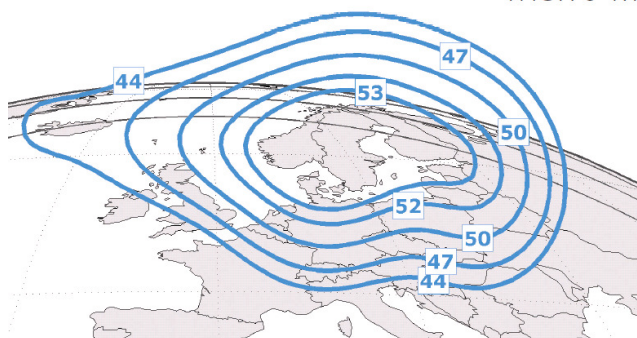

Fornebu, 27th November 2009

Playhouse Disney – Change of transponder

Playhouse Disney will move to the new THOR 6 satellite, 7th January 2010.

Old settings:

Satellite: THOR 3
Transponder: BSS32
Downlink frequency: 12322 MHz
Downlink polarisation: Horizontal
Symbol rate: 27,8 Msym/sec
Forward Error Correction: 3/4
DVB-S, QPSK

New settings:

Satellite: THOR 6
Transponder: A12
Downlink frequency: 10872 MHz
Downlink polarisation: Horizontal
Symbol rate: 24,5 Msym/sec
Forward Error Correction: 7/8
DVB-S, QPSK

Service parameters:

“Playhouse Disney”, Conax Encrypted
Service ID: 1544
PMT PID: 256
Video PID: 513
Audio PID: 648 (Swedish)
Audio PID: 649 (Norwegian)
Audio PID: 650 (Danish)
Audio PID: 651 (Finnish)
Teletext PID: 577
ECM PID: 1292

There will be a 3 month dual illumination period, ending 7th April 2010 .

THOR 6 K1

www.telenorsbc.com

Svein Bråten
Broadcast Team Manager
Telenor Satellite Broadcasting