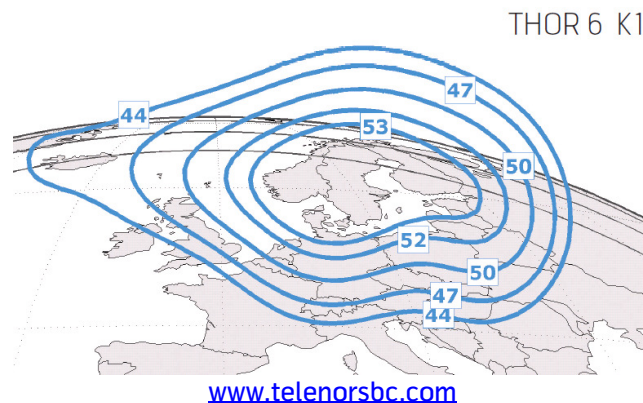

Fornebu, 27th November 2009

Nickelodeon (S) – Change of transponder

Nickelodeon (S) will move to the new THOR 6 satellite, 7th January 2010.

Old settings:

Satellite: THOR 3
Transponder: BSS39
Downlink frequency: 12456 MHz
Downlink polarisation: Vertical
Symbol rate: 28,0 Msym/sec
Forward Error Correction: 3/4
DVB-S, QPSK

New settings:

Satellite: THOR 6
Transponder: A11
Downlink frequency: 10872 MHz
Downlink polarisation: Vertical
Symbol rate: 24,5 Msym/sec
Forward Error Correction: 7/8
DVB-S, QPSK

Service parameters:

“Nickelodeon (S)”, Conax Encrypted
Service ID: 1025
PMT PID: 263
Video PID: 520
Audio PID: 648
Teletext PID: 578
ECM PID: 65

There will be a 3 month dual illumination period, ending 7th April 2010 .

Svein Bråten
Broadcast Team Manager
Telenor Satellite Broadcasting