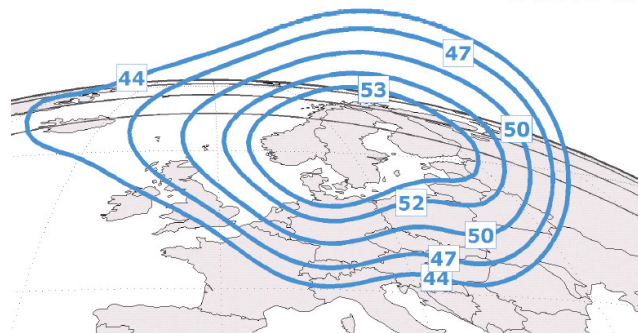

Fornebu, 27th November 2009

Nickelodeon – Change of transponder

Nickelodeon will move to the new THOR 6 satellite, 7th January 2010.

Old settings:

Satellite: THOR 3
Transponder: BSS39
Downlink frequency: 12456 MHz
Downlink polarisation: Vertical
Symbol rate: 28,0 Msym/sec
Forward Error Correction: 3/4
DVB-S, QPSK

New settings:

Satellite: THOR 6
Transponder: A11
Downlink frequency: 10872 MHz
Downlink polarisation: Vertical
Symbol rate: 24,5 Msym/sec
Forward Error Correction: 7/8
DVB-S, QPSK

Service parameters:

“Nickelodeon”, Conax Encrypted
Service ID: 206
PMT PID: 256
Video PID: 512
Audio PID: 640 (Danish)
Audio PID: 641 (Norwegian)
Audio PID: 643 (English)
Teletext PID: 576
ECM PID: 32

There will be a 3 month dual illumination period, ending 7th April 2010 .

THOR 6 K1

www.telenorsbc.com

Svein Bråten
Broadcast Team Manager
Telenor Satellite Broadcasting