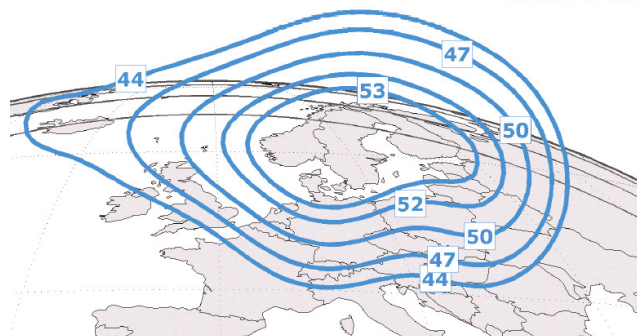

Fornebu, 27th November 2009

Nelonen HD – Change of transponder

Nelonen HD will move to the new THOR 6 satellite, 7th January 2010 at 10:00 CET.

Old settings:

Satellite: THOR 5
Transponder: BSS29
Downlink frequency: 12265 MHz
Downlink polarisation: Vertical
Symbol rate: 25,0 Msym/sec
Forward Error Correction: 3/4
DVB-S2, 8PSK, Pilot OFF

New settings:

Satellite: THOR 6
Transponder: A14
Downlink frequency: 10903 MHz
Downlink polarisation: Horizontal
Symbol rate: 25,0 Msym/sec
Forward Error Correction: 3/4
DVB-S2, 8PSK, Pilot OFF

Service parameters:

“Nelonen HD”, Conax Encrypted
Service ID: 2928
PMT PID: 256
Video PID: 512
PCR PID: 8189
Audio PID: 640
ECM PID: 100

There will be No dual illumination !

THOR 6 K1

www.telenorsbc.com

Svein Bråten
Broadcast Team Manager
Telenor Satellite Broadcasting