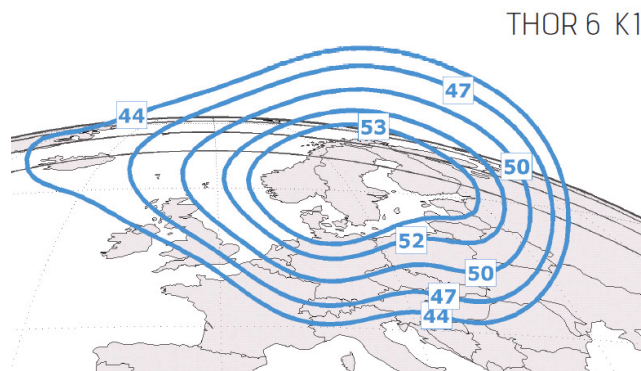

Fornebu, 27th November 2009

Nat Geo (N) – Change of transponder

Nat Geo (N) will move to the new THOR 6 satellite, 7th January 2010.

Old settings:

Satellite: THOR 3
Transponder: BSS32
Downlink frequency: 12322 MHz
Downlink polarisation: Horizontal
Symbol rate: 27,8 Msym/sec
Forward Error Correction: 3/4
DVB-S, QPSK

New settings:

Satellite: THOR 6
Transponder: A12
Downlink frequency: 10872 MHz
Downlink polarisation: Horizontal
Symbol rate: 24,5 Msym/sec
Forward Error Correction: 7/8
DVB-S, QPSK

Service parameters:

“Nat Geo (N)”, Conax Encrypted
Service ID: 1549
PMT PID: 258
Video PID: 512
Audio PID: 656
Teletext PID: 576
ECM PID: 102

There will be a 3 month dual illumination period, ending 7th April 2010 .

www.telenorsbc.com

Svein Bråten
Broadcast Team Manager
Telenor Satellite Broadcasting