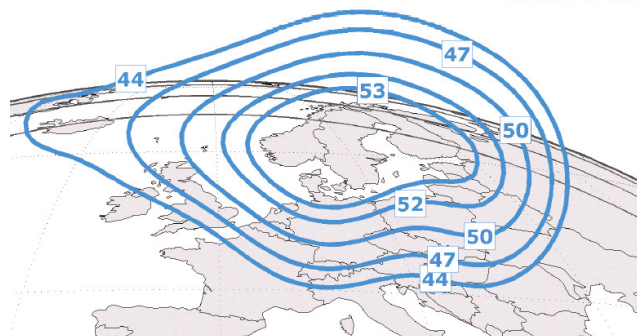

Fornebu, 27th November 2009

Nat Geo HD – Change of transponder

Nat Geo HD will move to the new THOR 6 satellite, 7th January 2010.

Old settings:

Satellite: THOR 5
Transponder: BSS25
Downlink frequency: 12188 MHz
Downlink polarisation: Vertical
Symbol rate: 25,0 Msym/sec
Forward Error Correction: 3/4
DVB-S2, 8PSK, Pilot OFF

New settings:

Satellite: THOR 6
Transponder: A13
Downlink frequency: 10903 MHz
Downlink polarisation: Vertical
Symbol rate: 25,0 Msym/sec
Forward Error Correction: 3/4
DVB-S2, 8PSK, Pilot OFF

Service parameters:

“Nat Geo HD”, Conax Encrypted
Service ID: 3806
PMT PID: 256
Video PID: 512
Audio PID: 640
DVB Subtitle PID: 610 (Swedish)
DVB Subtitle PID: 611 (Norwegian)
DVB Subtitle PID: 612 (Danish)
ECM PID: 100

There will be a 1 month dual illumination period, ending 8th February 2010 .

THOR 6 K1

www.telenorsbc.com

Svein Bråten
Broadcast Team Manager
Telenor Satellite Broadcasting