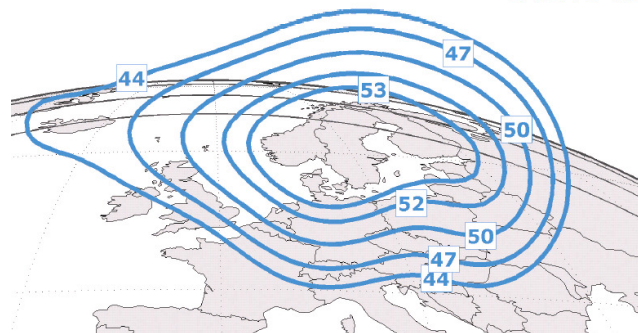

Fornebu, 27th November 2009

Motors TV – Change of transponder

Motors TV will move to the new THOR 6 satellite, 7th January 2010.

Old settings:

Satellite: THOR 3
Transponder: BSS39
Downlink frequency: 12456 MHz
Downlink polarisation: Vertical
Symbol rate: 28,0 Msym/sec
Forward Error Correction: 3/4
DVB-S, QPSK

New settings:

Satellite: THOR 6
Transponder: A11
Downlink frequency: 10872 MHz
Downlink polarisation: Vertical
Symbol rate: 24,5 Msym/sec
Forward Error Correction: 7/8
DVB-S, QPSK

Service parameters:

“Motors TV”, Conax Encrypted
Service ID: 1023
PMT PID: 292
Video PID: 519
Audio PID: 668
ECM PID: 71

There will be a 3 month dual illumination period, ending 7th April 2010 .

THOR 6 K1

www.telenorsbc.com

Svein Bråten
Broadcast Team Manager
Telenor Satellite Broadcasting