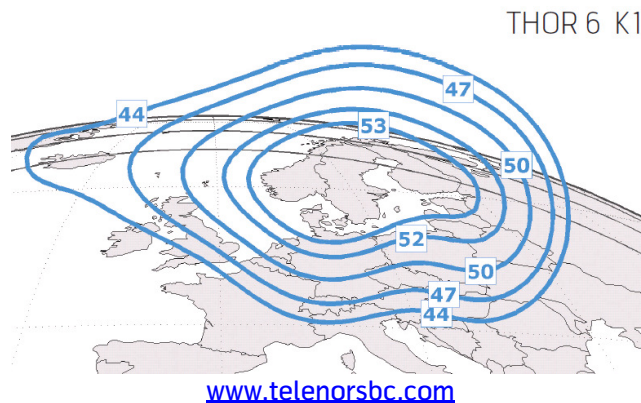

Fornebu, 27th November 2009

MTV3 Scifi – Change of transponder

MTV3 Scifi will move to the new THOR 6 satellite, 7th January 2010.

Old settings:

Satellite: THOR 5
Transponder: BSS33
Downlink frequency: 12341 MHz
Downlink polarisation: Vertical
Symbol rate: 28,0 Msym/sec
Forward Error Correction: 7/8
DVB-S, QPSK

New settings:

Satellite: THOR 6
Transponder: A08
Downlink frequency: 10809 MHz
Downlink polarisation: Horizontal
Symbol rate: 24,5 Msym/sec
Forward Error Correction: 7/8
DVB-S, QPSK

Service parameters:

“MTV3 Scifi”, Conax Encrypted
Service ID: 4905
PMT PID: 260
Video PID: 516
Audio PID: 656
Teletext PID: 576
ECM PID: 104

There will be a 1 Month dual illumination period, ending 8th February 2010 .

Svein Bråten
Broadcast Team Manager
Telenor Satellite Broadcasting