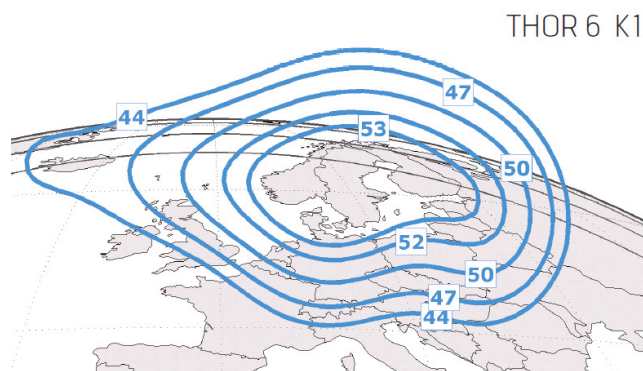

Fornebu, 27th November 2009

ESPN America – Change of transponder

ESPN America will move to the new THOR 6 satellite, 7th January 2010.

Old settings:

Satellite: THOR 3
Transponder: BSS27
Downlink frequency: 12226 MHz
Downlink polarisation: Horizontal
Symbol rate: 28,0 Msym/sec
Forward Error Correction: 3/4
DVB-S, QPSK

New settings:

Satellite: THOR 6
Transponder: A07
Downlink frequency: 10809 MHz
Downlink polarisation: Vertical
Symbol rate: 24,5 Msym/sec
Forward Error Correction: 7/8
DVB-S, QPSK

Service parameters:

“ESPN America”, Conax Encrypted
Service ID: 1847
PMT PID: 271
Video PID: 522
Audio PID: 698
ECM PID: 73

There will be a 3 month dual illumination period, ending 7th April 2010 .

www.telenorsbc.com

Svein Bråten
Broadcast Team Manager
Telenor Satellite Broadcasting