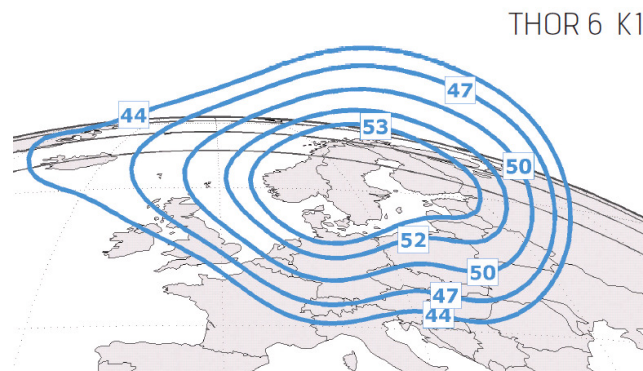

Fornebu, 27th November 2009

Discovery World – Change of transponder

Discovery World will move to the new THOR 6 satellite, 7th January 2010.

Old settings:

Satellite: THOR 3
Transponder: BSS39
Downlink frequency: 12456 MHz
Downlink polarisation: Vertical
Symbol rate: 28,0 Msym/sec
Forward Error Correction: 3/4
DVB-S, QPSK

New settings:

Satellite: THOR 6
Transponder: A11
Downlink frequency: 10872 MHz
Downlink polarisation: Vertical
Symbol rate: 24,5 Msym/sec
Forward Error Correction: 7/8
DVB-S, QPSK

Service parameters:

“Discovery World”, Conax Encrypted
Service ID: 1014
PMT PID: 256
Video PID: 516
Audio PID: 656
Teletext PID: 580
ECM PID: 68

There will be a 3 month dual illumination period, ending 7th April 2010 .

www.telenorsbc.com

Svein Bråten
Broadcast Team Manager
Telenor Satellite Broadcasting