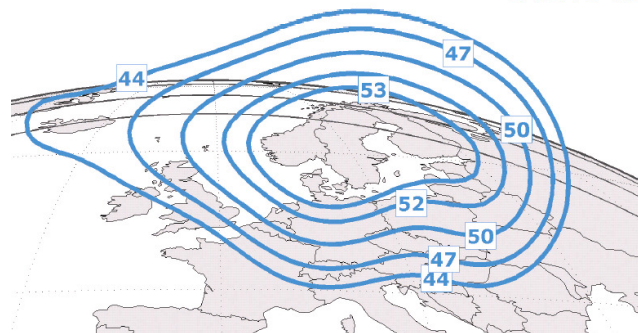

Fornebu, 27th November 2009

Discovery Travel & Living – Change of transponder

Discovery Travel & Living will move to the new THOR 6 satellite, 7th January 2010.

Old settings:

Satellite: THOR 3
Transponder: BSS39
Downlink frequency: 12456 MHz
Downlink polarisation: Vertical
Symbol rate: 28,0 Msym/sec
Forward Error Correction: 3/4
DVB-S, QPSK

New settings:

Satellite: THOR 6
Transponder: A11
Downlink frequency: 10872 MHz
Downlink polarisation: Vertical
Symbol rate: 24,5 Msym/sec
Forward Error Correction: 7/8
DVB-S, QPSK

Service parameters:

“Discovery Travel & Living”, Conax Encrypted

Service ID:	1016
PMT PID:	268
Video PID:	518
Audio PID:	664
Teletext PID:	582
ECM PID:	70

There will be a 3 month dual illumination period, ending 7th April 2010 .

THOR 6 K1

www.telenorsbc.com

Svein Bråten
Broadcast Team Manager
Telenor Satellite Broadcasting