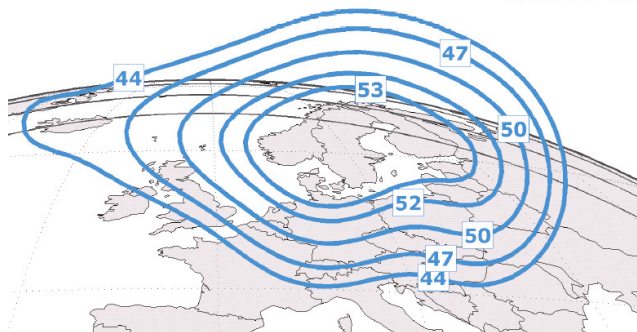

Fornebu, 27th November 2009

DR HD – Change of transponder

DR HD will move to the new THOR 6 satellite, 7th January 2010 at 10:00 CET.

Old settings:

Satellite: THOR 5
Transponder: BSS29
Downlink frequency: 12265 MHz
Downlink polarisation: Vertical
Symbol rate: 25,0 Msym/sec
Forward Error Correction: 3/4
DVB-S2, 8PSK, Pilot OFF

New settings:

Satellite: THOR 6
Transponder: A14
Downlink frequency: 10903 MHz
Downlink polarisation: Horizontal
Symbol rate: 25,0 Msym/sec
Forward Error Correction: 3/4
DVB-S2, 8PSK, Pilot OFF

Service parameters:

“DR HD”, Conax Encrypted
Service ID: 4801
PMT PID: 258
Video PID: 514
Audio PID: 648
Teletext PID: 578
ECM PID: 102

There will be No dual illumination !

THOR 6 K1

www.telenorsbc.com

Svein Bråten
Broadcast Team Manager
Telenor Satellite Broadcasting