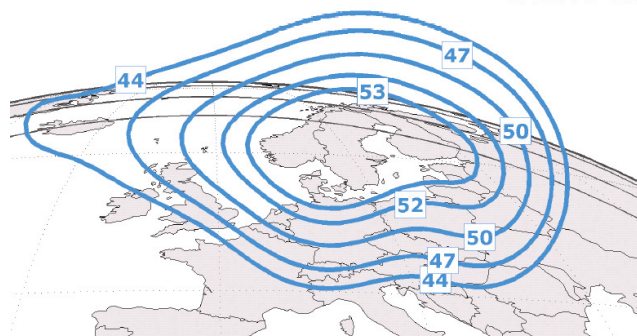

Fornebu, 27th November 2009

Comedy Central – Change of transponder

Comedy Central will move to the new THOR 6 satellite, 7th January 2010.

Old settings:

Satellite: THOR 3
Transponder: BSS39
Downlink frequency: 12456 MHz
Downlink polarisation: Vertical
Symbol rate: 28,0 Msym/sec
Forward Error Correction: 3/4
DVB-S, QPSK

New settings:

Satellite: THOR 6
Transponder: A11
Downlink frequency: 10872 MHz
Downlink polarisation: Vertical
Symbol rate: 24,5 Msym/sec
Forward Error Correction: 7/8
DVB-S, QPSK

Service parameters:

“Comedy Central”, Conax Encrypted
Service ID: 1027
PMT PID: 257
Video PID: 513
Audio PID: 644
Teletext PID: 578
ECM PID: 64

There will be a 3 month dual illumination period, ending 7th April 2010 .

THOR 6 K1

www.telenorsbc.com

Svein Bråten
Broadcast Team Manager
Telenor Satellite Broadcasting