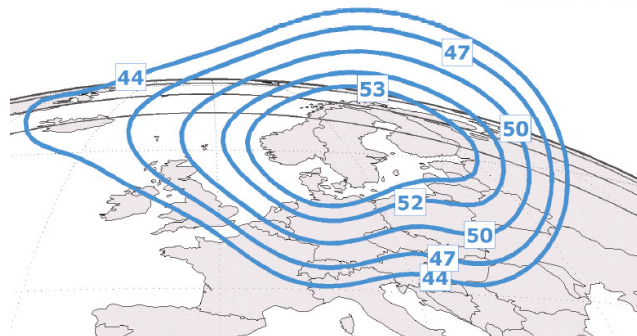

Fornebu, 27th November 2009

CANAL+ SPORT HD – Change of transponder

CANAL+ SPORT HD will move to the new THOR 6 satellite, 7th January 2010.

Old settings:

Satellite: THOR 5
Transponder: BSS12
Downlink frequency: 11938 MHz
Downlink polarisation: Horizontal
Symbol rate: 25,0 Msym/sec
Forward Error Correction: 3/4
DVB-S2, 8PSK, Pilot OFF

New settings:

Satellite: THOR 6
Transponder: A16
Downlink frequency: 10934 MHz
Downlink polarisation: Horizontal
Symbol rate: 25,0 Msym/sec
Forward Error Correction: 3/4
DVB-S2, 8PSK, Pilot OFF

Service parameters:

“CANAL+ SPORT HD”, Conax Encrypted
Service ID: 1404
PMT PID: 258
Video PID: 514
Audio PID: 648 (Swedish)
Audio PID: 649 (Norwegian)
Audio PID: 650 (Danish)
Audio PID: 651 (Finnish)
ECM PID: 102

There will be a 1 month dual illumination period, ending 8th February 2010 .

THOR 6 K1

www.telenorsbc.com

Svein Bråten
Broadcast Team Manager
Telenor Satellite Broadcasting