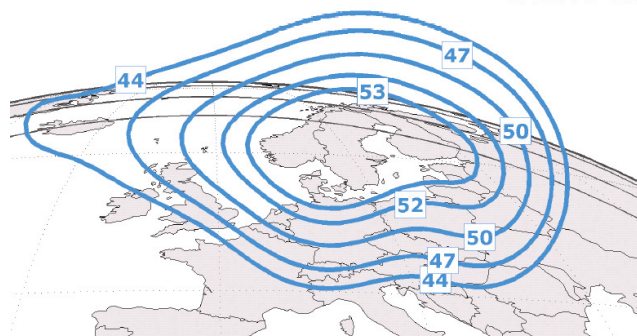

Fornebu, 27th November 2009

CANAL+ FILM HD – Change of transponder

CANAL+ FILM HD will move to the new THOR 6 satellite, 7th January 2010.

Old settings:

Satellite: THOR 5
Transponder: BSS12
Downlink frequency: 11938 MHz
Downlink polarisation: Horizontal
Symbol rate: 25,0 Msym/sec
Forward Error Correction: 3/4
DVB-S2, 8PSK, Pilot OFF

New settings:

Satellite: THOR 6
Transponder: A16
Downlink frequency: 10934 MHz
Downlink polarisation: Horizontal
Symbol rate: 25,0 Msym/sec
Forward Error Correction: 3/4
DVB-S2, 8PSK, Pilot OFF

Service parameters:

“CANAL+ FILM HD”, Conax Encrypted
Service ID: 3306
PMT PID: 257
Video PID: 513
Audio PID: 644 (MPEG)
Audio PID: 645 (Dolby Digital)
DVB Subtitle PID: 604 (Swedish)
DVB Subtitle PID: 605 (Danish)
DVB Subtitle PID: 606 (Norwegian)
DVB Subtitle PID: 607 (Finnish)
ECM PID: 101

There will be a 1 month dual illumination period, ending 8th February 2010.

THOR 6 K1

www.telenorsbc.com

Svein Bråten
Broadcast Team Manager
Telenor Satellite Broadcasting