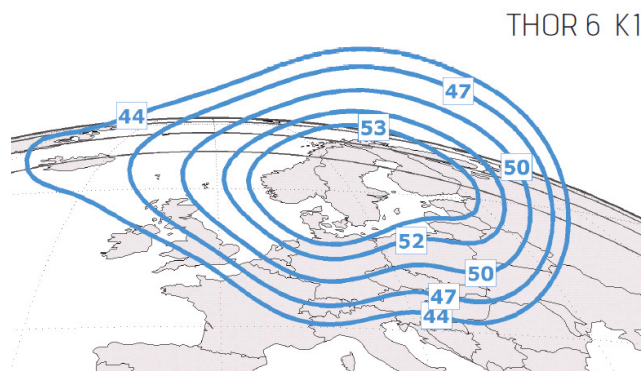

Fornebu, 27th November 2009

AlJazeera English – Change of transponder

AlJazeera English will move to the new THOR 6 satellite, 7th January 2010.

Old settings:

Satellite: THOR 3
Transponder: BSS32
Downlink frequency: 12322 MHz
Downlink polarisation: Horizontal
Symbol rate: 27,8 Msym/sec
Forward Error Correction: 3/4
DVB-S, QPSK

New settings:

Satellite: THOR 6
Transponder: A12
Downlink frequency: 10872 MHz
Downlink polarisation: Horizontal
Symbol rate: 24,5 Msym/sec
Forward Error Correction: 7/8
DVB-S, QPSK

Service parameters:

“AlJazeera English”, Conax Encrypted
Service ID: 2912
PMT PID: 257
Video PID: 516
Audio PID: 652
ECM PID: 1293

There will be a 3 month dual illumination period, ending 7th April 2010 .

www.telenorsbc.com

Svein Bråten
Broadcast Team Manager
Telenor Satellite Broadcasting